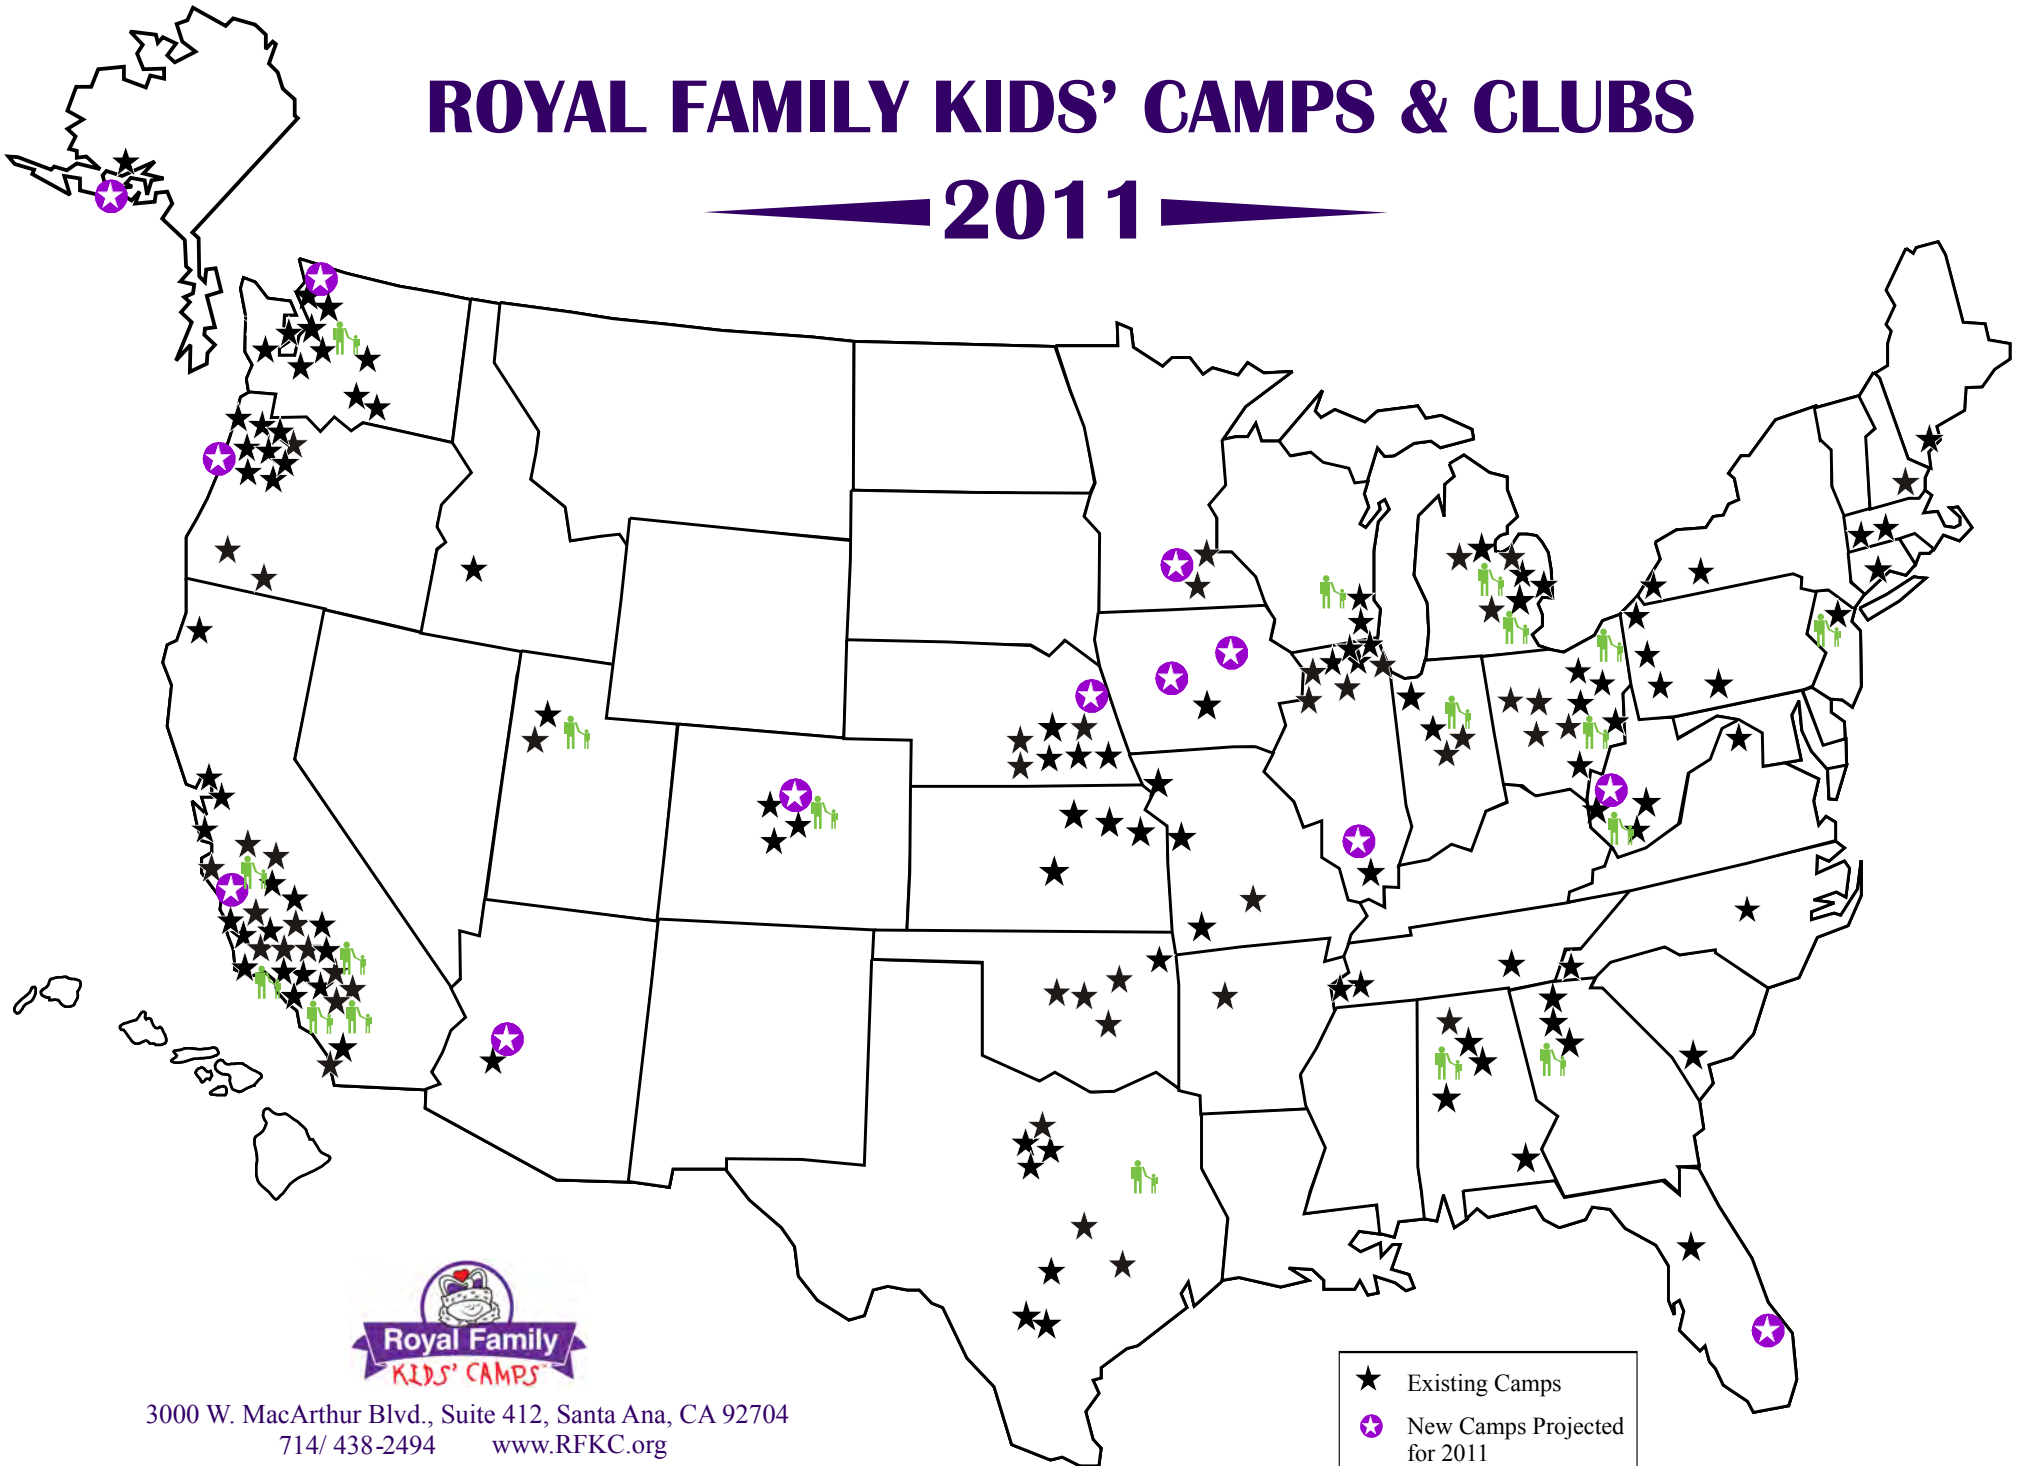

ROYAL FAMILY KIDS' CAMPS & CLUBS

2011

3000 W. MacArthur Blvd., Suite 412, Santa Ana, CA 92704
714/ 438-2494 www.RFKC.org

- ★ Existing Camps
- ☆ New Camps Projected for 2011
- 👤 Royal Friends' Clubs